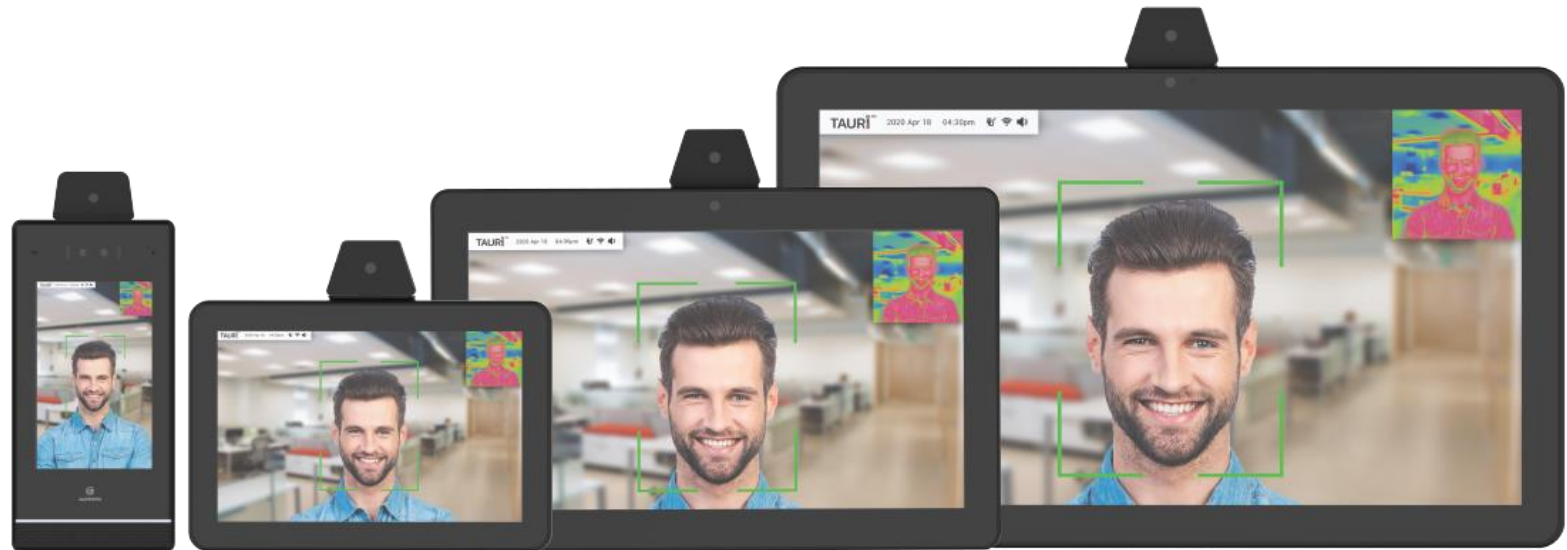

TAURI™

Temperature check tablet

TAURI 7inch

TAURI 10inch

TAURI 15.6inch

TAURI 21.5inch

Patent pending
39240619

Temperature Check

Efficiency

High accuracy

Product overview

To ensure people that access your property are not running a high temperature, Glory Star has developed the new Infrared temperature sensor/detector. It provides alerts when a person runs a high temperature, therefore should not enter your premises.

The system is calculated with an algorithm for object heat- and fast detection temperature-accuracy, tolerance at +/- 0.3 degree Celsius, with a refresh rate at 64Hz.

First Layer of screening people 's temperature to premises

More Hygienic as the sensor is not touching a person's face/ears