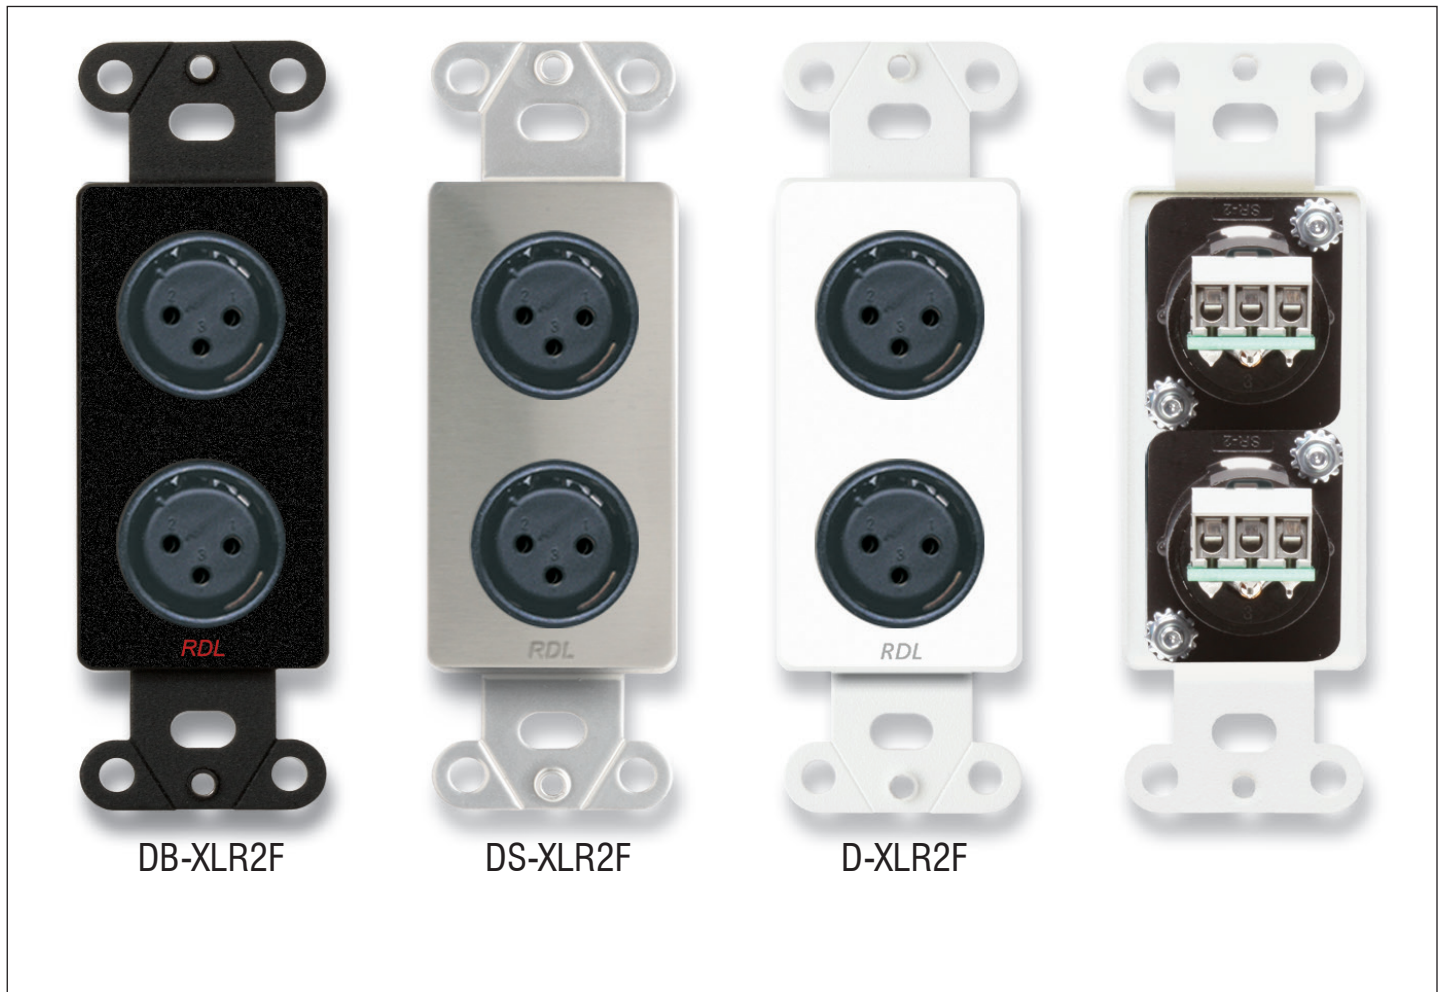

RDL®

High Performance Audio Products. Made in America.

ACCESSORIES

Models **D SERIES-XLR2F**

Dual XLR 3-pin Female Jacks on Decora® Wall Plate

Safety Instructions/Consignes de sécurité/
Instrucciones de seguridad/Sicherheitshinweise: